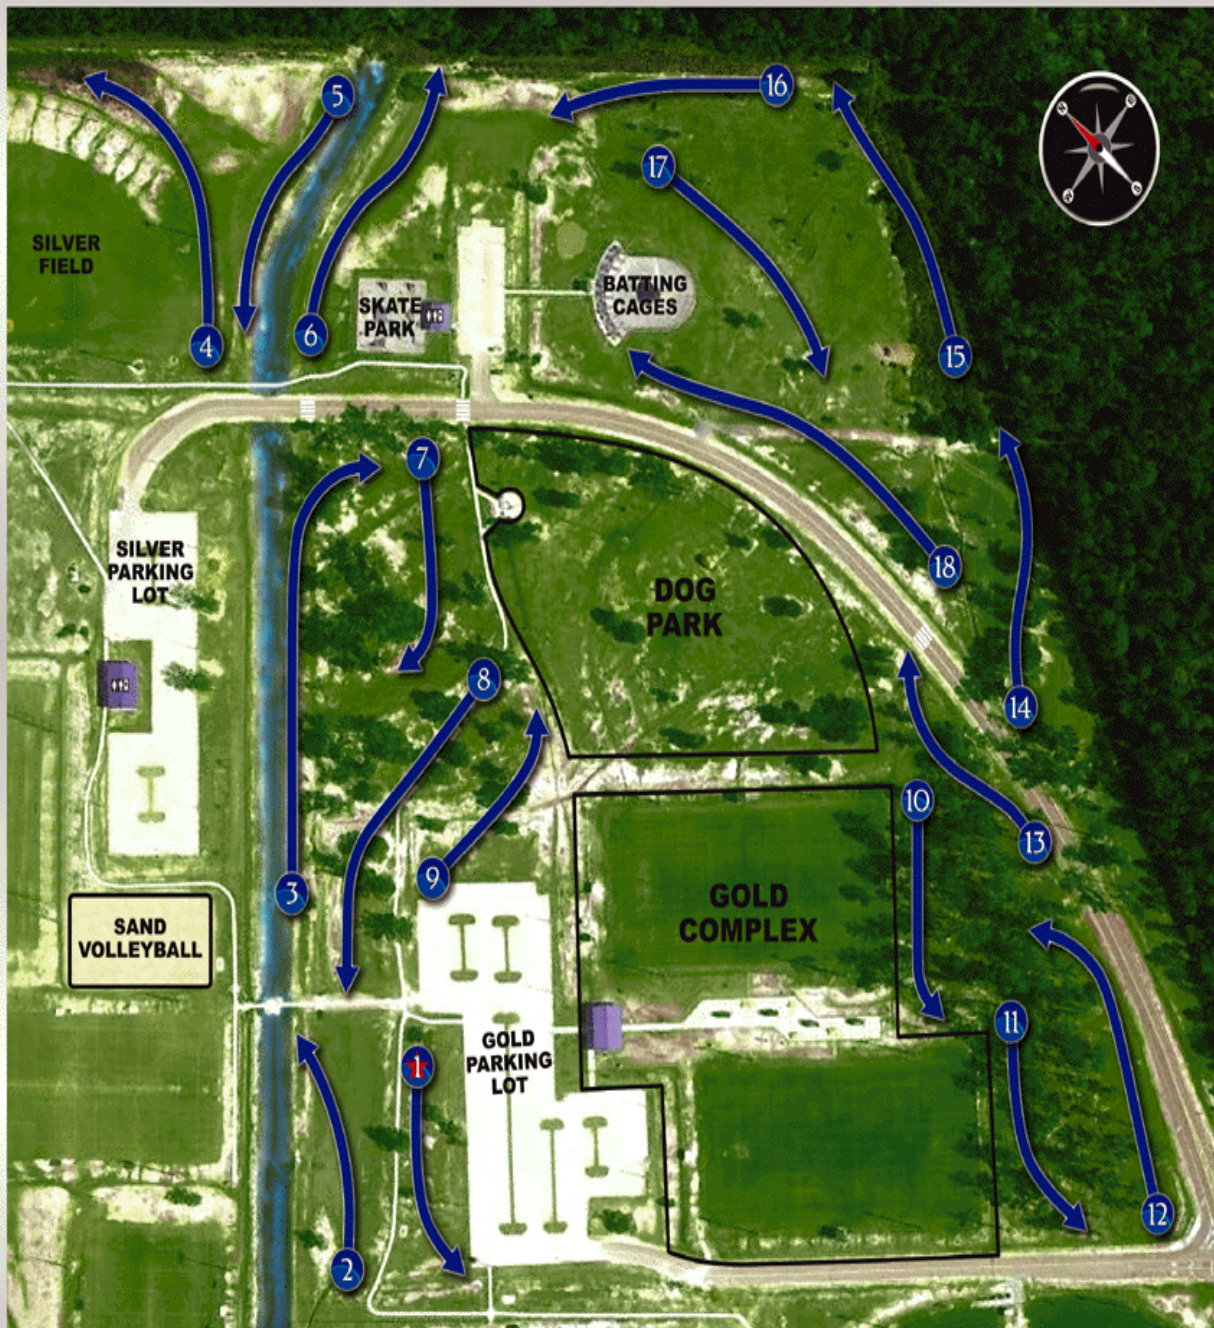

THE PINES DISC GOLF COURSE AT PELICAN PARK

Welcome to The Pines Disc Golf Course at Pelican Park

PELICAN PARK.

Recreation District #1 of
St Tammany Parish
63350 Pelican Dr - Mandeville, LA 70448

www.pelicanpark.com

THE PINES DISC GOLF COURSE AT PELICAN PARK

Welcome! With the help of great volunteers the disc course became a reality at Pelican Park. We hope you enjoy playing the course.

COURSE RULES

- Respect the park and other park users
- Pedestrians always have the right-of-way
- Course is available on a first come, first serve basis
- Make sure fairway is clear before you throw
- Course may be wet—please use caution in wet areas
- No alcohol or glass containers allowed
- No outside solicitation , promotion, or distribution of outside advertisement
- To report any problems while playing or with the course, please contact Facility Staff at (985)966-6645
- Disc Golf course may be rented for private usage by calling (985)626-7997

Hole	1	2	3	4	5	6	7	8	9	10	11	12	13	14	15	16	17	18
PAR	3	3	3	3	3	3	3	3	3	3	3	3	3	3	3	3	3	3
BLUE	228	355	400	413	273	250	267	324	207	225	345	346	202	311	315	283	244	450
PAR	3	3	4	3	3	3	3	3	3	3	3	3	3	3	3	3	3	4
GOLD	313	350	609	444	347	400	334	442	274	259	417	432	332	451	456	360	357	512